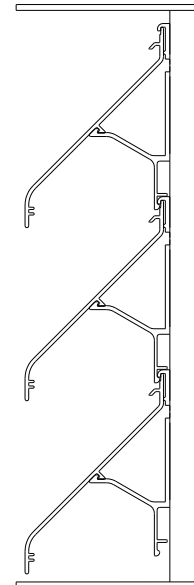

### Product description

Blade Centre 95mm . Blade angle 45 degree.

Visual free area 81%. Physical free area 56%.