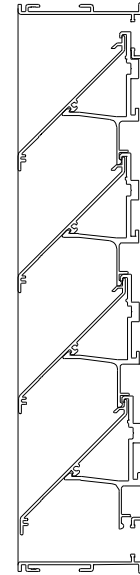

## IKL753 Rebate louvre

### Product description

Blade Centre 75mm . Blade angle 45 degree.  
 Visual free area 86%. Physical free area 57%.  
 Frame depth 80.8mm  
 Tested to EN 13030:2002  
 BSRIA Test report 56834/1  
 Can be supplied with fixing lugs if required

K factor 19.04		Ce 0.232		
Watertightness	%	Class	Pressure Drop	Pd
Velocity 0.0	99.8	A	Face Velocity 0.5	2.85
	0.5	A	1.0	11.42
	1.0	B	1.5	25.70
	1.5	C	2.0	45.70
	2.0	C	2.5	71.40
	2.5	D	3.0	102.82