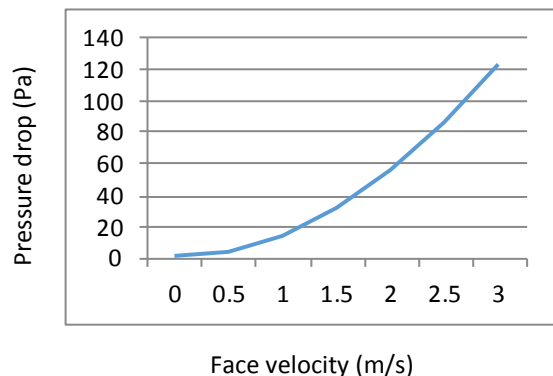

Options

Standard RAL or BS colours. Anodizing to special order.
Drainage channel
Insect mesh
Bird mesh
Single skin, or double skin insulated blanking panels
with or without plenum box.

Performance: airflow, louvre with insect mesh