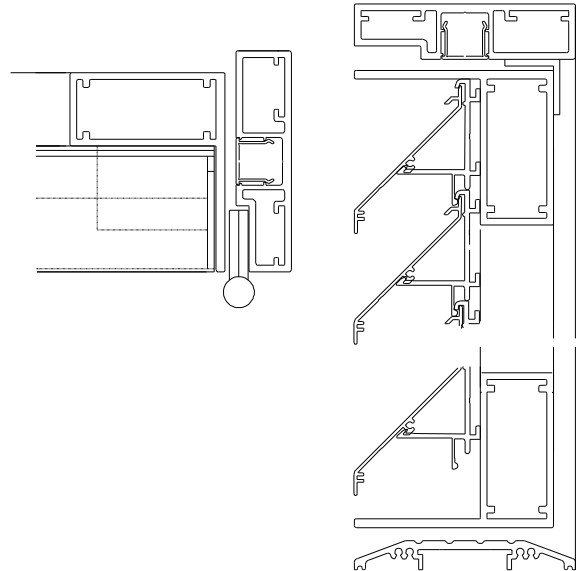

Ikon

IKL50 Hinged door

Product description

Single or double hinged doors of fully welded construction

Hook or bar bolt lock with eurocylinder lock as standard.

Deadlatch and lever handles, fireman's lock, or a variety of other furniture available as required.

Pull handles

Butt hinges as standard with option of a continuous hinge

Can be integrated into facades

Visual free area 79%. Physical free area 50%

Standard RAL or BS colours. Anodizing to special order.

Bird mesh as standard

Single skin, or double skin insulated blanking panels can be fitted