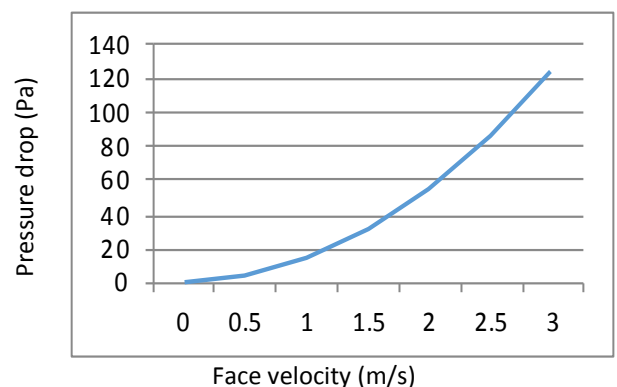

Options

Standard RAL or BS colours. Anodizing to special order.
Drainage channel
Insect mesh
Bird mesh
Single skin, or double skin insulated blanking panels
with or without plenum box.

Performance: airflow, louvre with insect mesh