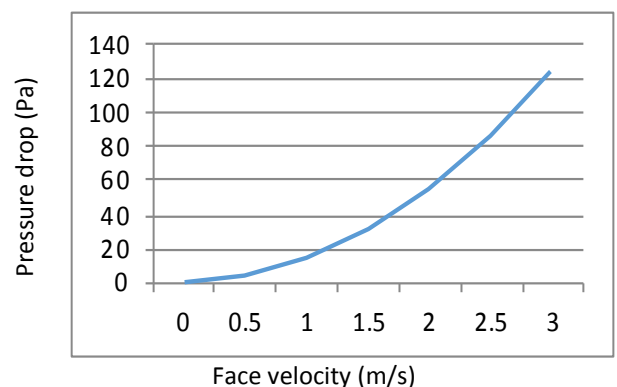

Options

Standard RAL or BS colours. Anodizing to special order.

Drainage channel

Insect mesh

Bird mesh

Single skin, or double skin insulated blanking panels

with or without plenum box.

Performance: airflow, louvre with insect mesh