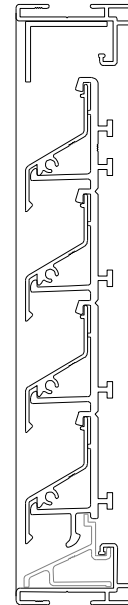

Ikon

IKL333 Rebate frame louvre

Product description

Blade Centre 34mm . Blade angle 60degree.

Visual free area 59%. Physical free area 43.5%.

Frame depth 36.2mm

Tested to EN 13030:2002

BSRIA Test report 52719/1

Can be supplied with fixing lugs if required

K factor 22.91		Ce 0.208		
Watertightness	%	Class	Pressure Drop	Pd
Velocity 0.0	99.7	A	Face Velocity 0.5	3.43
	0.5	A	1.0	13.75
	1.0	B	1.5	30.93
	1.5	C	2.0	54.98
	2.0	D	2.5	85.91
	2.5	D	3.0	123.71